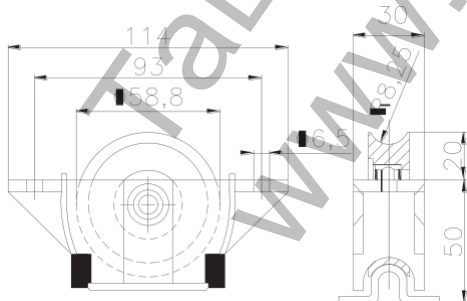

Ролка Estebro® за плъзгащи се врати в кутия с черен цвят ф 60x16 мм, стоманена, завинтване

Semi-embed wheel Ø 60 mm

Family: Wheels for aluminium

Material: Wheel of 11SMn30 steel, box of aluminium **Finish:** Wheel in zinc-plated degree 3, lacqued box **Maximum weight supported*:** 300 kg

Description: Wheel with box and bearing 6201 2RS. It is used in aluminum sliding doors to allow their displacement over the guide. Its installation consists in fixing the box to the door's base with two M6 screws.

Better resistance to the corrosion, screws with anticorrosion treatment (Geomet) for a good compatibility with aluminum.

For profiles which inner width is more than 30 mm.

***In perfect conditions of installation, usage and maintenance.**